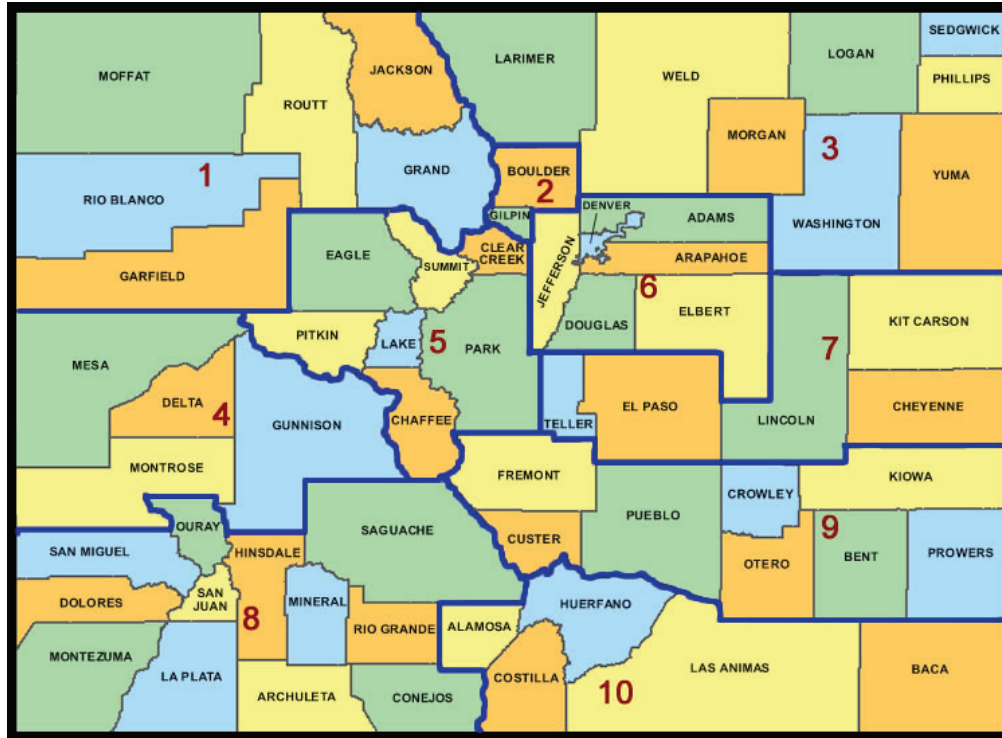

CoSEIA Website Membership Directory  
Region Listings

- Primary region listing will be subject to your business address and included with membership
- All additional region listings can be purchased for \$250 each
- The cost for Statewide region listing is \$1,250

**Region 1 – Steamboat & NW Corner**

Garfield, Grand, Jackson, Moffat, Rio Blanco and Route Counties

**Region 2 – Boulder & Vicinity**

Boulder and Gilpin Counties

**Region 3 – Fort Collins & NE Corner**

Larimer, Logan, Morgan, Phillips, Sedgwick, Washington, Weld, and Yuma Counties

**Region 4 – Grand Junction**

Delta, Gunnison, Mesa and Montrose Counties

**Region 5 – I 70 Corridor**

Chaffee, Clear Creek, Eagle, Lake, Park, Pitkin and Summit Counties

**Region 6 – Denver**

Adams, Arapahoe, Denver, Douglas, Elbert and Jefferson Counties

**Region 7 – Colorado Springs**

Cheyenne, El Paso, Kit Carson, Lincoln and Teller Counties

**Region 8 – Four Corners**

Archuleta, Conejos, Dolores, Hinsdale, La Plata, Mineral, Montezuma, Ouray, Rio Grande, Saguache, San Juan, and San Miguel Counties